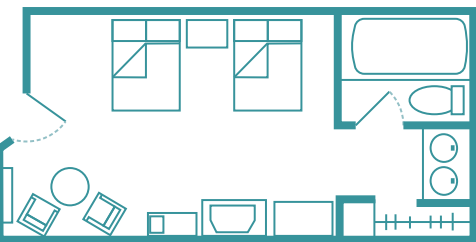

Standard Room

Typical Standard Room, Parking Areas & Landscaping View, with two queen beds, 314 sq. ft. Accommodates up to four Guests plus one child under age 3 in a crib.

Ol' Man Island

Boatwright's Dining Hall