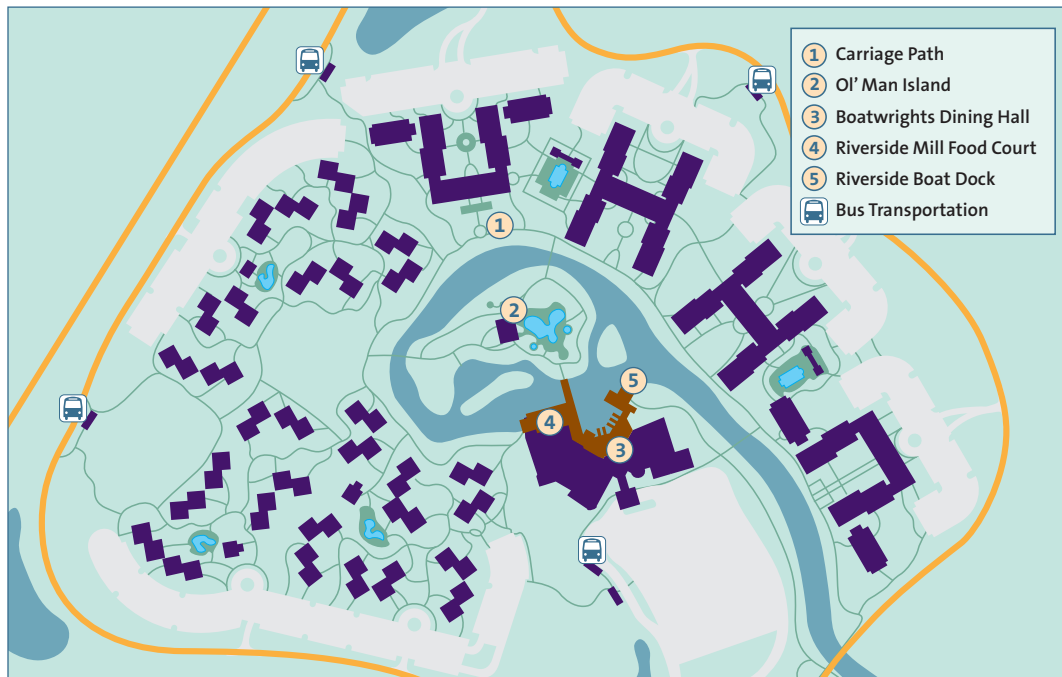

## TRANSPORTATION

**Bus Service** to Walt Disney World® Resort Theme Parks, Water Parks and Disney Springs®

**Water Launch** service to Disney Springs® and select Disney Resort hotels

# DISNEY'S PORT ORLEANS RESORT—RIVERSIDE

### Ol' Man Island -

Have a good ol' time at Ol' Man Island, a 3.5-acre refuge with a swimmin' hole and a fishin' hole.

#### *Riverside Mill Food Court* -

Look for the landmark big mill wheel and find 6 scrumptious stations to satisfy your soul-food cravings.